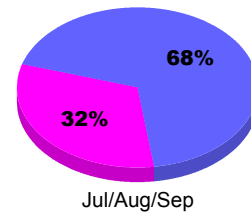

YTD Status Quo Clubs 2012-2013

Status Quo Clubs Compared to Status Quo Members

Legend: Status Quo Clubs (Cyan), Total Status Quo Members (Green)

MEMBERSHIP

Membership Results
2012-2013

Membership
2011-2012

Month	Net Memb Goal	Actual New Memb	Actual Dropped Memb	Gain/Loss of Memb	Gain/Loss of Memb
Jul/Aug/Sep		49	-34	15	89
Totals		49	-34	15	89

Membership Results 2012-2013

Goal, New, Dropped, Gain/Loss

Legend: Goal (Cyan), Actual (Green), Dropped (Yellow), Gain Loss (Magenta)

Comparison of Membership Gain/Loss

Current Year Compared to the Previous Year

Legend: Current Year (Cyan), Previous Year (Green)

Gender Comparison 2012-2013

Jul/Aug/Sep

Legend: Male (Blue), Female (Magenta)